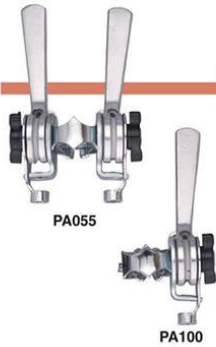

PA055

PA100

MODEL:PA100/PA055
RACING NON-INDEX
LEVERS

PA100: single, friction, alloy.
PA055: dual, friction, alloy.