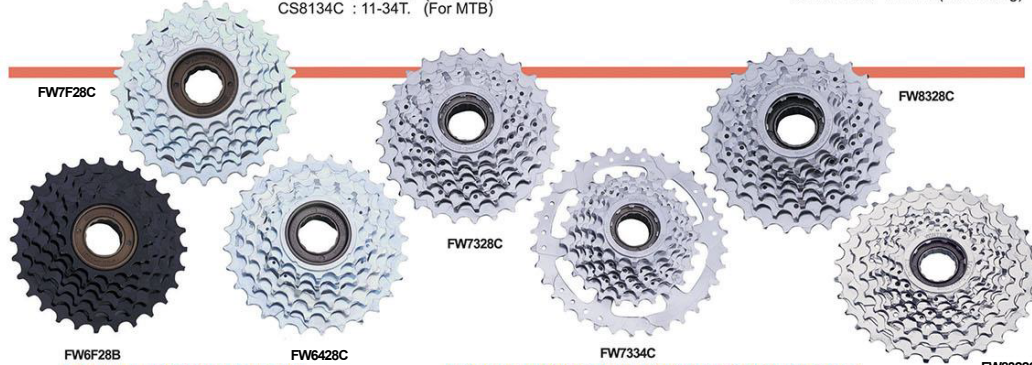

FW6F28B

MODEL: FW6F28B/FW7F28U

NON-INDEX FREEWHEEL
with brown, black or zinc finish.
FW5F28: 5 speed, 14-28T.
FW6F28: 6 speed, 14-28T.
FW7F28: 7 speed, 14-28T.

FW6428C

FW7328C

MODEL: FW6428U/FW7328C/FW7334C/FW8328C

INDEX LOCKRING FREEWHEEL
with black, zinc or chrome finish.
FW5428: 5 speed, 14-28T.
FW5424: 5 speed, 14-24T.
FW6428: 6 speed, 14-28T.
FW6424: 6 speed, 14-24T.
FW6421: 6 speed, 14-21T.
FW7328: 7 speed, 13-28T.
FW7324: 7 speed, 13-24T.

FW7334C

FW7321: 7 speed, 13-21T.
FW7428: 7 speed, 14-28T.
FW8328: 8 speed, 13-28T.
FW8332: 8 speed, 13-32T.
FW8321: 8 speed, 13-21T.
FW8324: 8 speed, 13-24T.

FW8322C