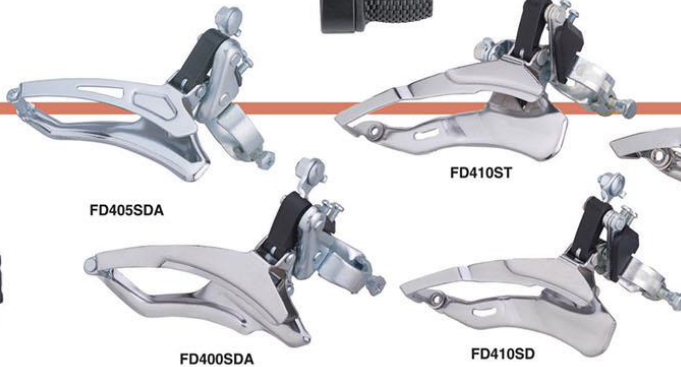

TS202

PA100

FD405SDA

FD400SDA

FD410ST

FD410SD

FD415ST

MODEL:FD405SDA/FD400SDA

NON-INDEX FRONT DERAILLEUR

FD405SDA: 1 1/8" or 28.6mm, down pull,
for 2-chainrings, capacity 18T, top gear 48T.
FD400SDA: 1 1/8" or 28.6mm, down pull,
for 3-chainrings, capacity 22T, top gear 48T.
FD400MDA: 1 1/4" or 31.8mm, down pull,
for 3-chainrings, capacity 22T, top gear 48T.

MODEL:FD410SDA/FD410STA

INDEX FRONT DERAILLEUR

For 3-chainrings, capacity 22T,
top gear 48T.
FD410SDA: 1 1/8" or 28.6mm, down pull.
FD410MDA: 1 1/4" or 31.8mm, down pull.
FD410STA: 1 1/8" or 28.6mm, top pull.
FD410MTA: 1 1/4" or 31.8mm, top pull.

MODEL:FD415STA

INDEX FRONT DERAILLEUR

For 3-chainrings, capacity 20T, top gear
42T.
FD415SDA: 1 1/8" or 28.6mm, down pull.
FD415MDA: 1 1/4" or 31.8mm, down pull.
FD415STA: 1 1/8" or 28.6mm, top pull.
FD415MTA: 1 1/4" or 31.8mm, top pull.