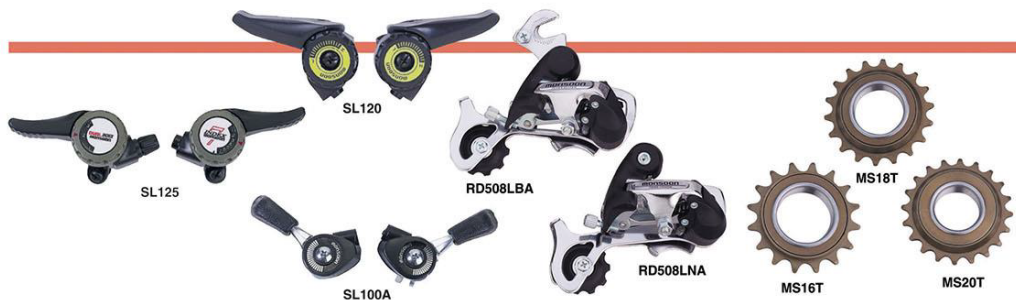

SL125

MODEL: SL125

MTB INDEX LEVERS
SL1256R: right index 6 speed.
SL1257R: right index 7 speed.
SL125FL: left friction.
SL1253L: left index 3 speed.

SL120

MODEL: SL120/SL100

MTB NON-INDEX LEVERS
SL120FR/FL: friction, resin.
SL100FRA/FLA: friction, alloy.

RD508LBA

MODEL: RD508LBA/RD508LNA

8 SPEED INDEX REAR DERAILLEUR
with chrome finish.
RD508LBA: long cage w/bracket.
RD508LNA: long cage w/o bracket.

RD508LNA

MS16T

MODEL: MS16T/MS18T/MS20T

SINGLE SPEED FREEWHEEL
with brown, zinc or chrome finish.
MS16T: 1/2" x 1/8" x 16T.
MA18T: 1/2" x 1/8" x 18T.
MS20T: 1/2" x 1/8" x 20T.

MS18T

MS20T